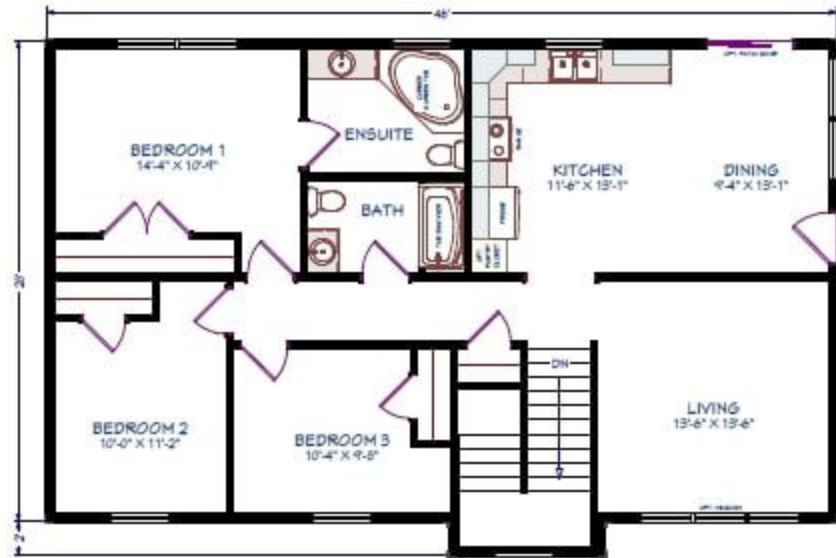

SUGGESTED LOWER LEVEL

MAIN FLOOR
3 BEDROOMS, 2 BATHROOMS
1306 sq ft